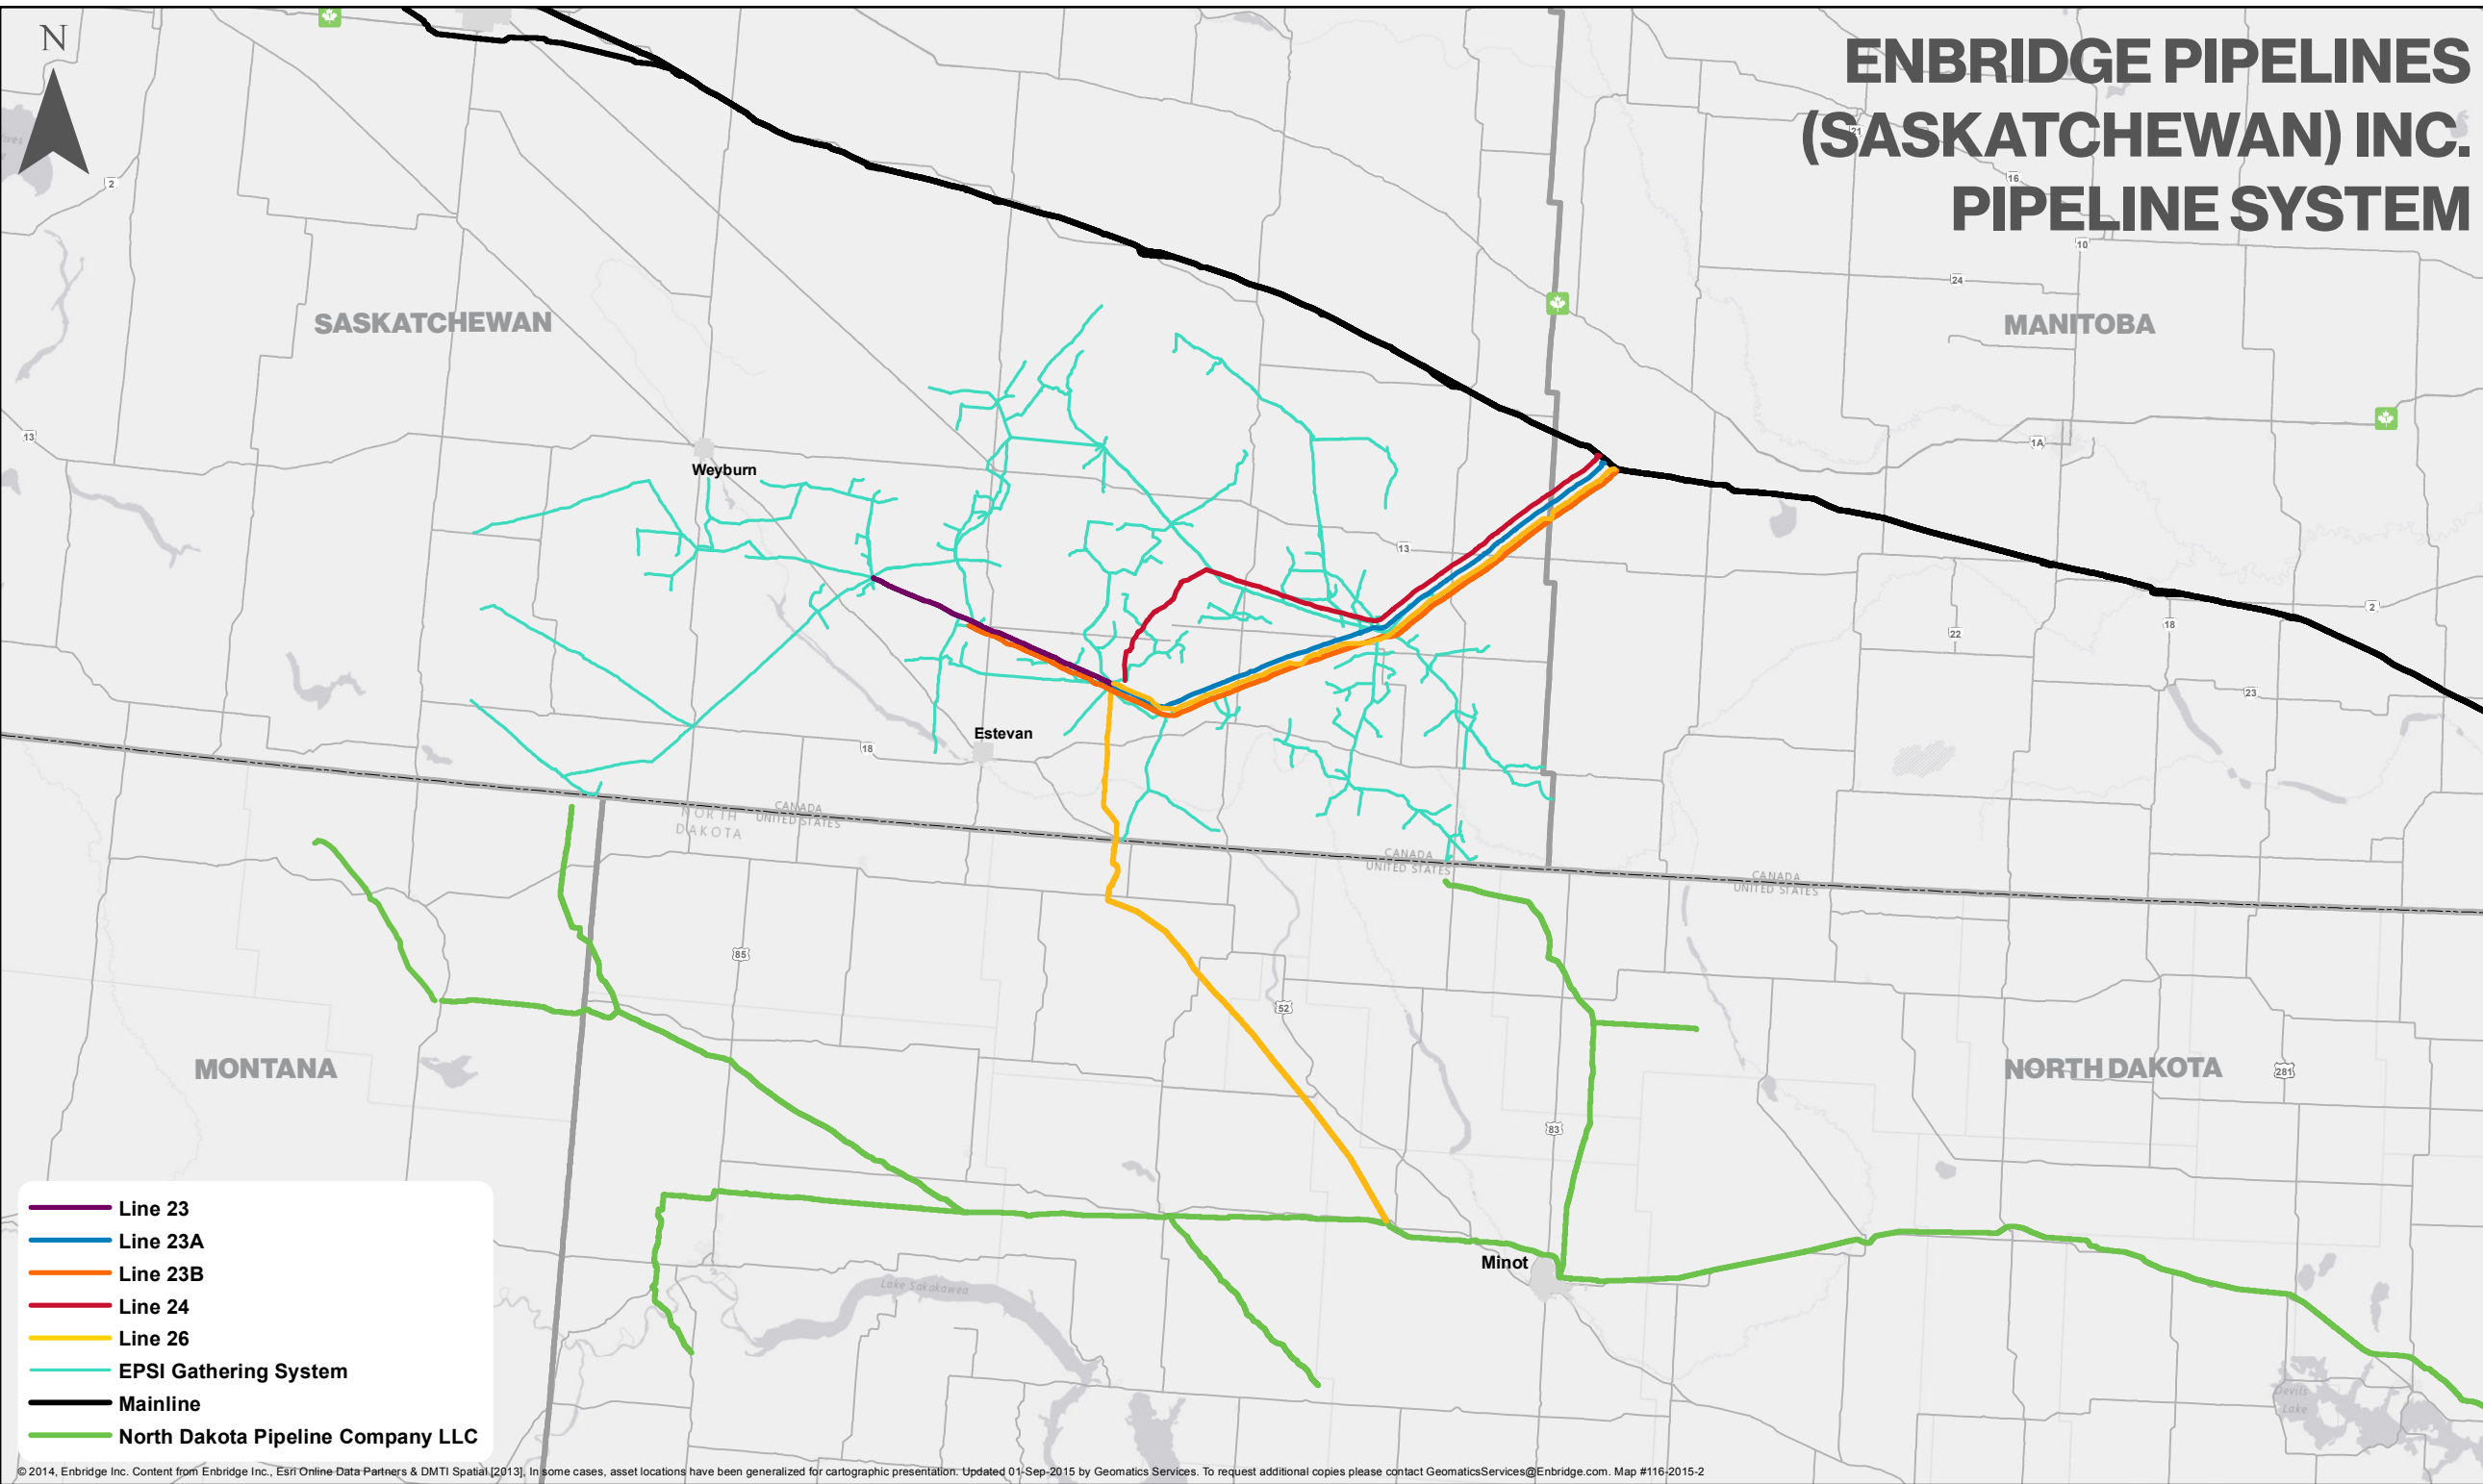

# ENBRIDGE PIPELINES (SASKATCHEWAN) INC. PIPELINE SYSTEM

- Line 23
- Line 23A
- Line 23B
- Line 24
- Line 26
- EPSI Gathering System
- Mainline
- North Dakota Pipeline Company LLC